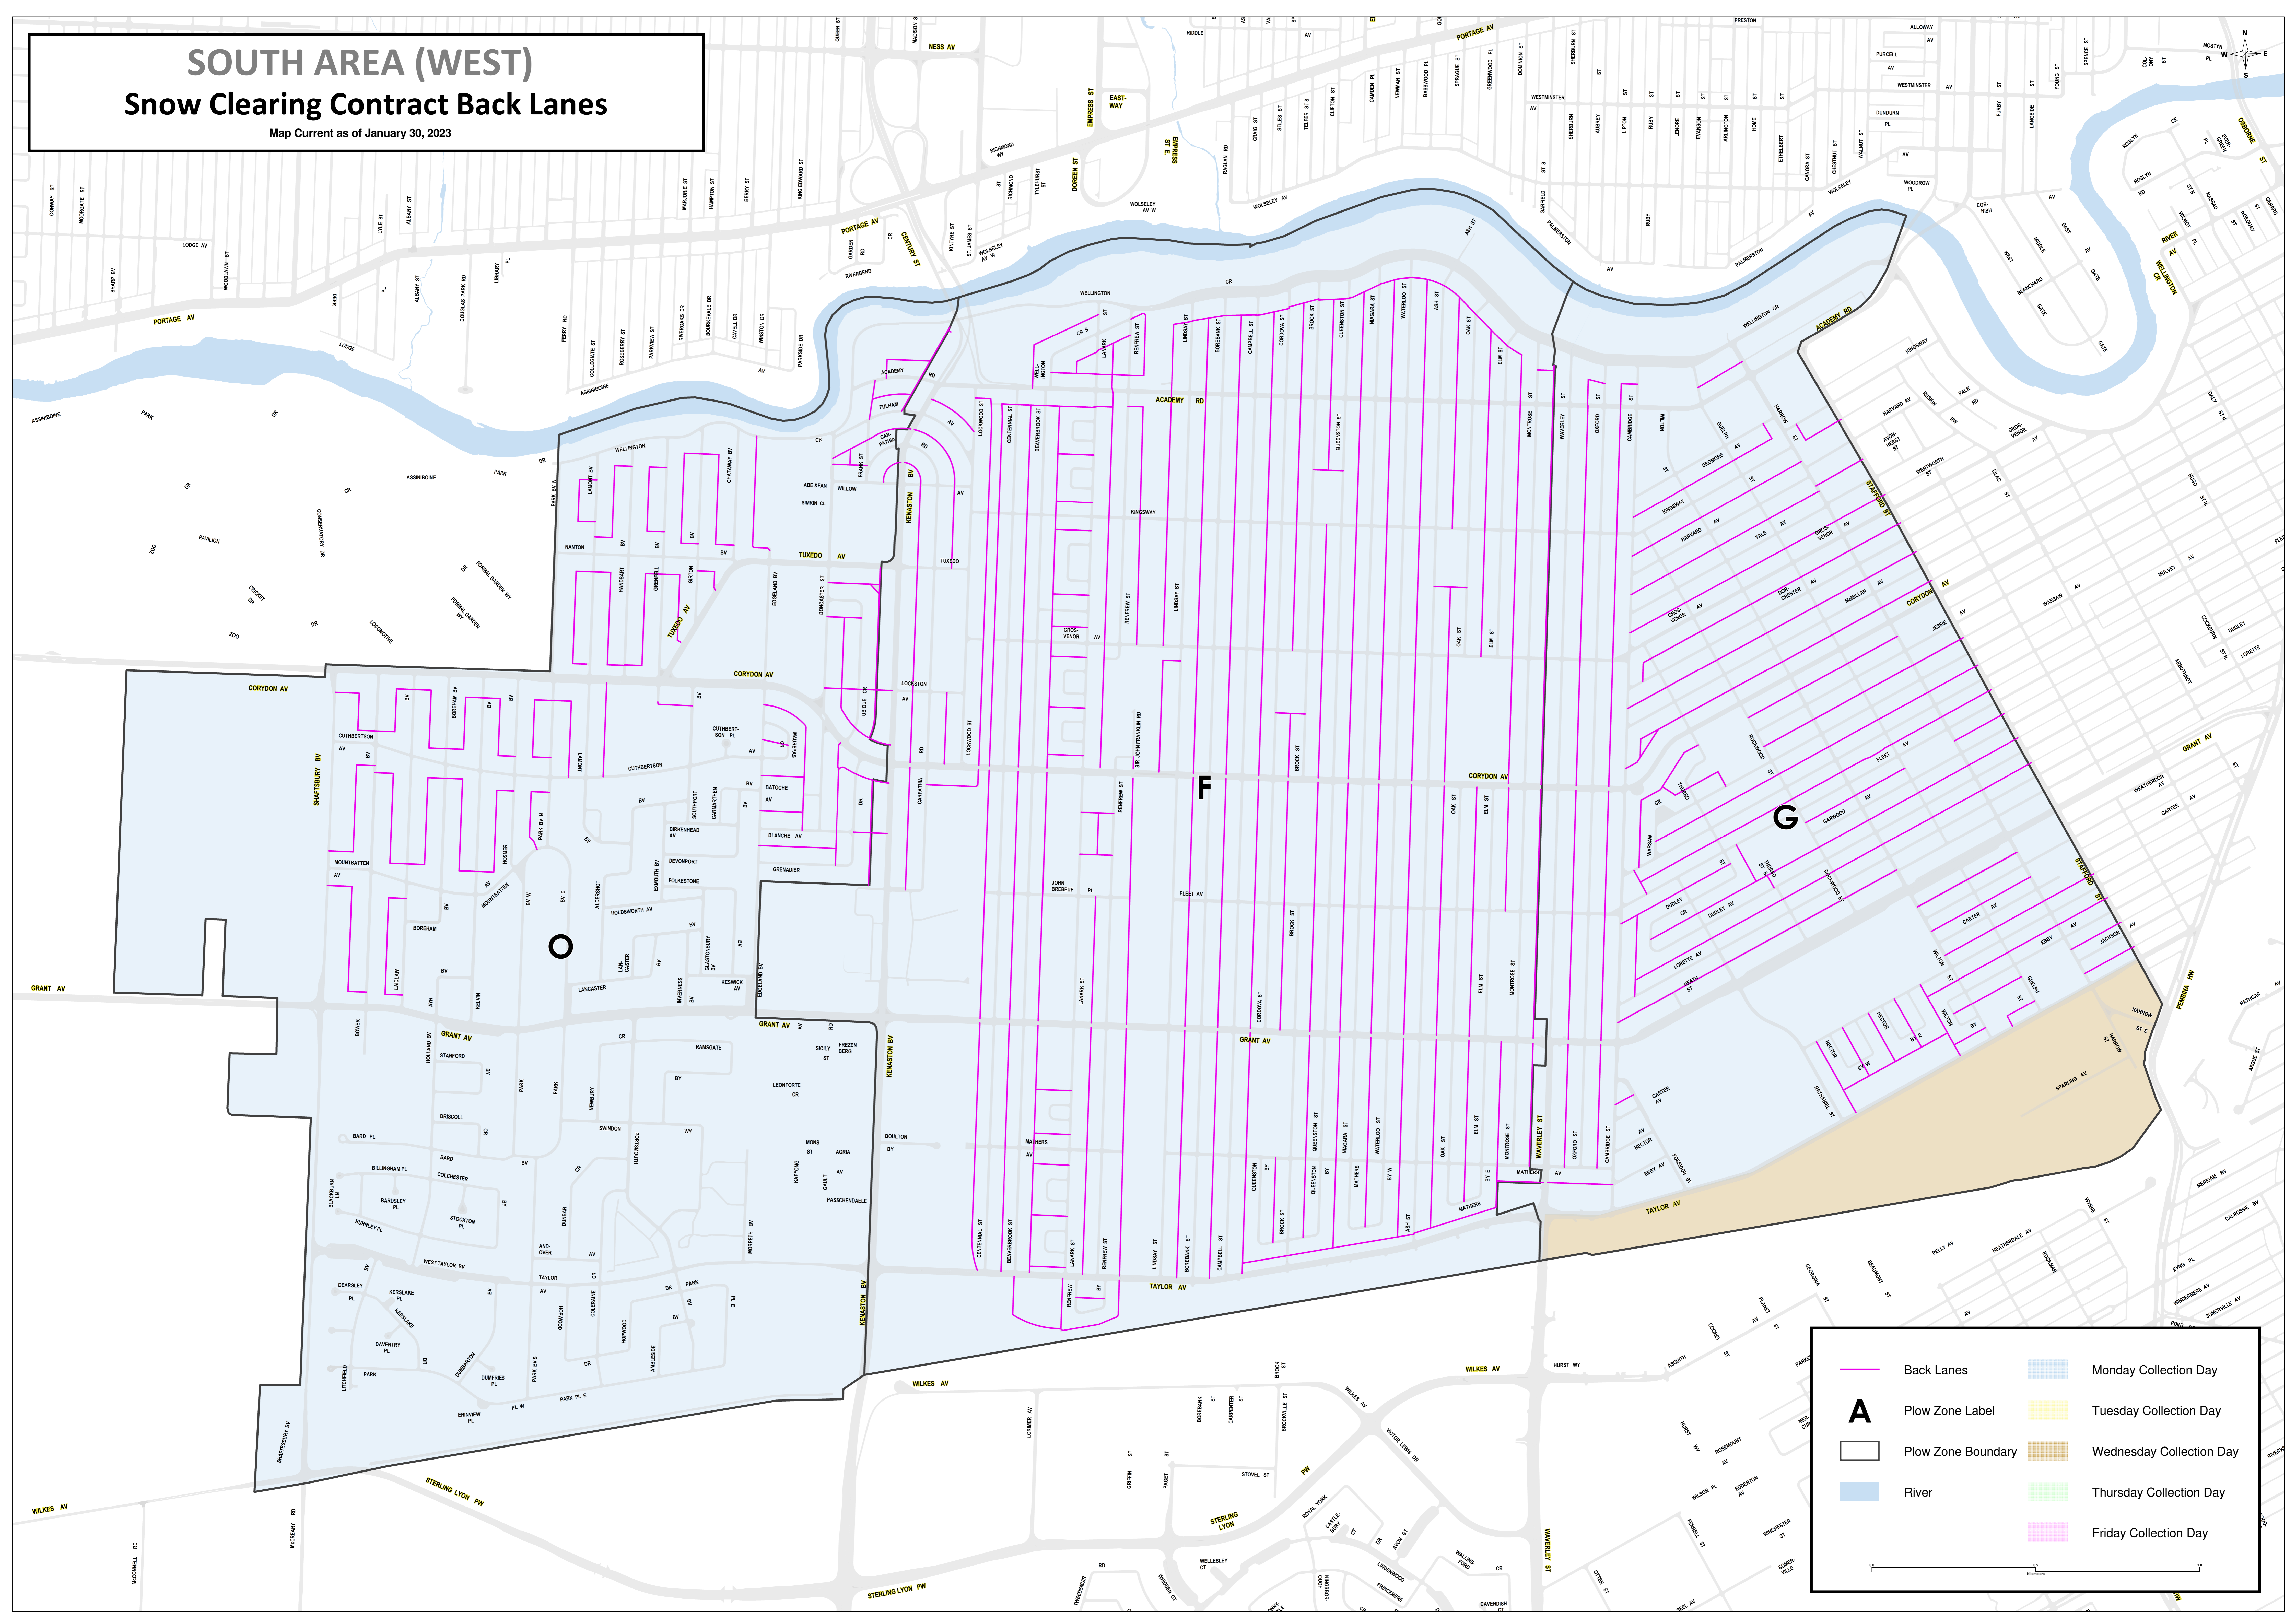

SOUTH AREA (WEST)

Snow Clearing Contract Back Lanes

Map Current as of January 30, 2023

	Back Lanes		Monday Collection Day
A	Plow Zone Label		Tuesday Collection Day
	Plow Zone Boundary		Wednesday Collection Day
	River		Thursday Collection Day
			Friday Collection Day